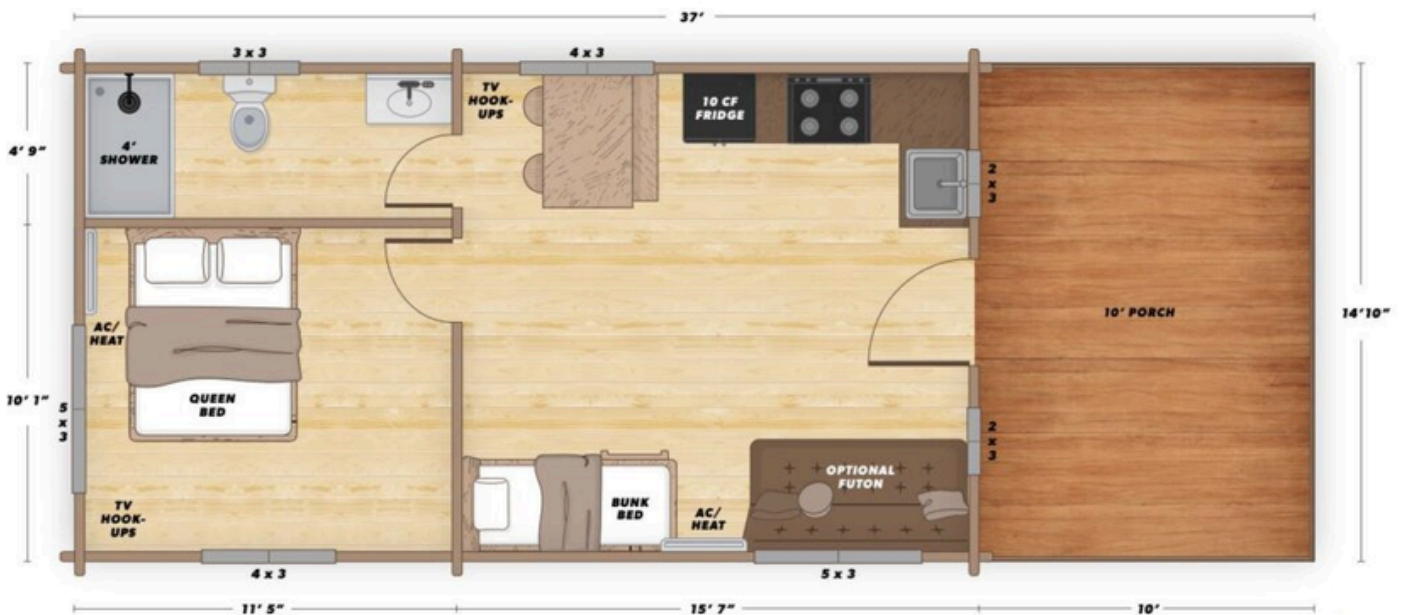

WAUBEEKA
FAMILY CAMPGROUND

NOW AVAILABLE FOR PURCHASE!*

*with flexible terms

Lancaster Adirondack Park Model Log Cabin

Have you ever found yourself daydreaming about owning an RV? Well, wait just a moment! Why not treat yourself to your own charming cabin at Waubeeka Family Campground instead? Exciting adventures are just around the corner!

Lancaster
Log Cabins